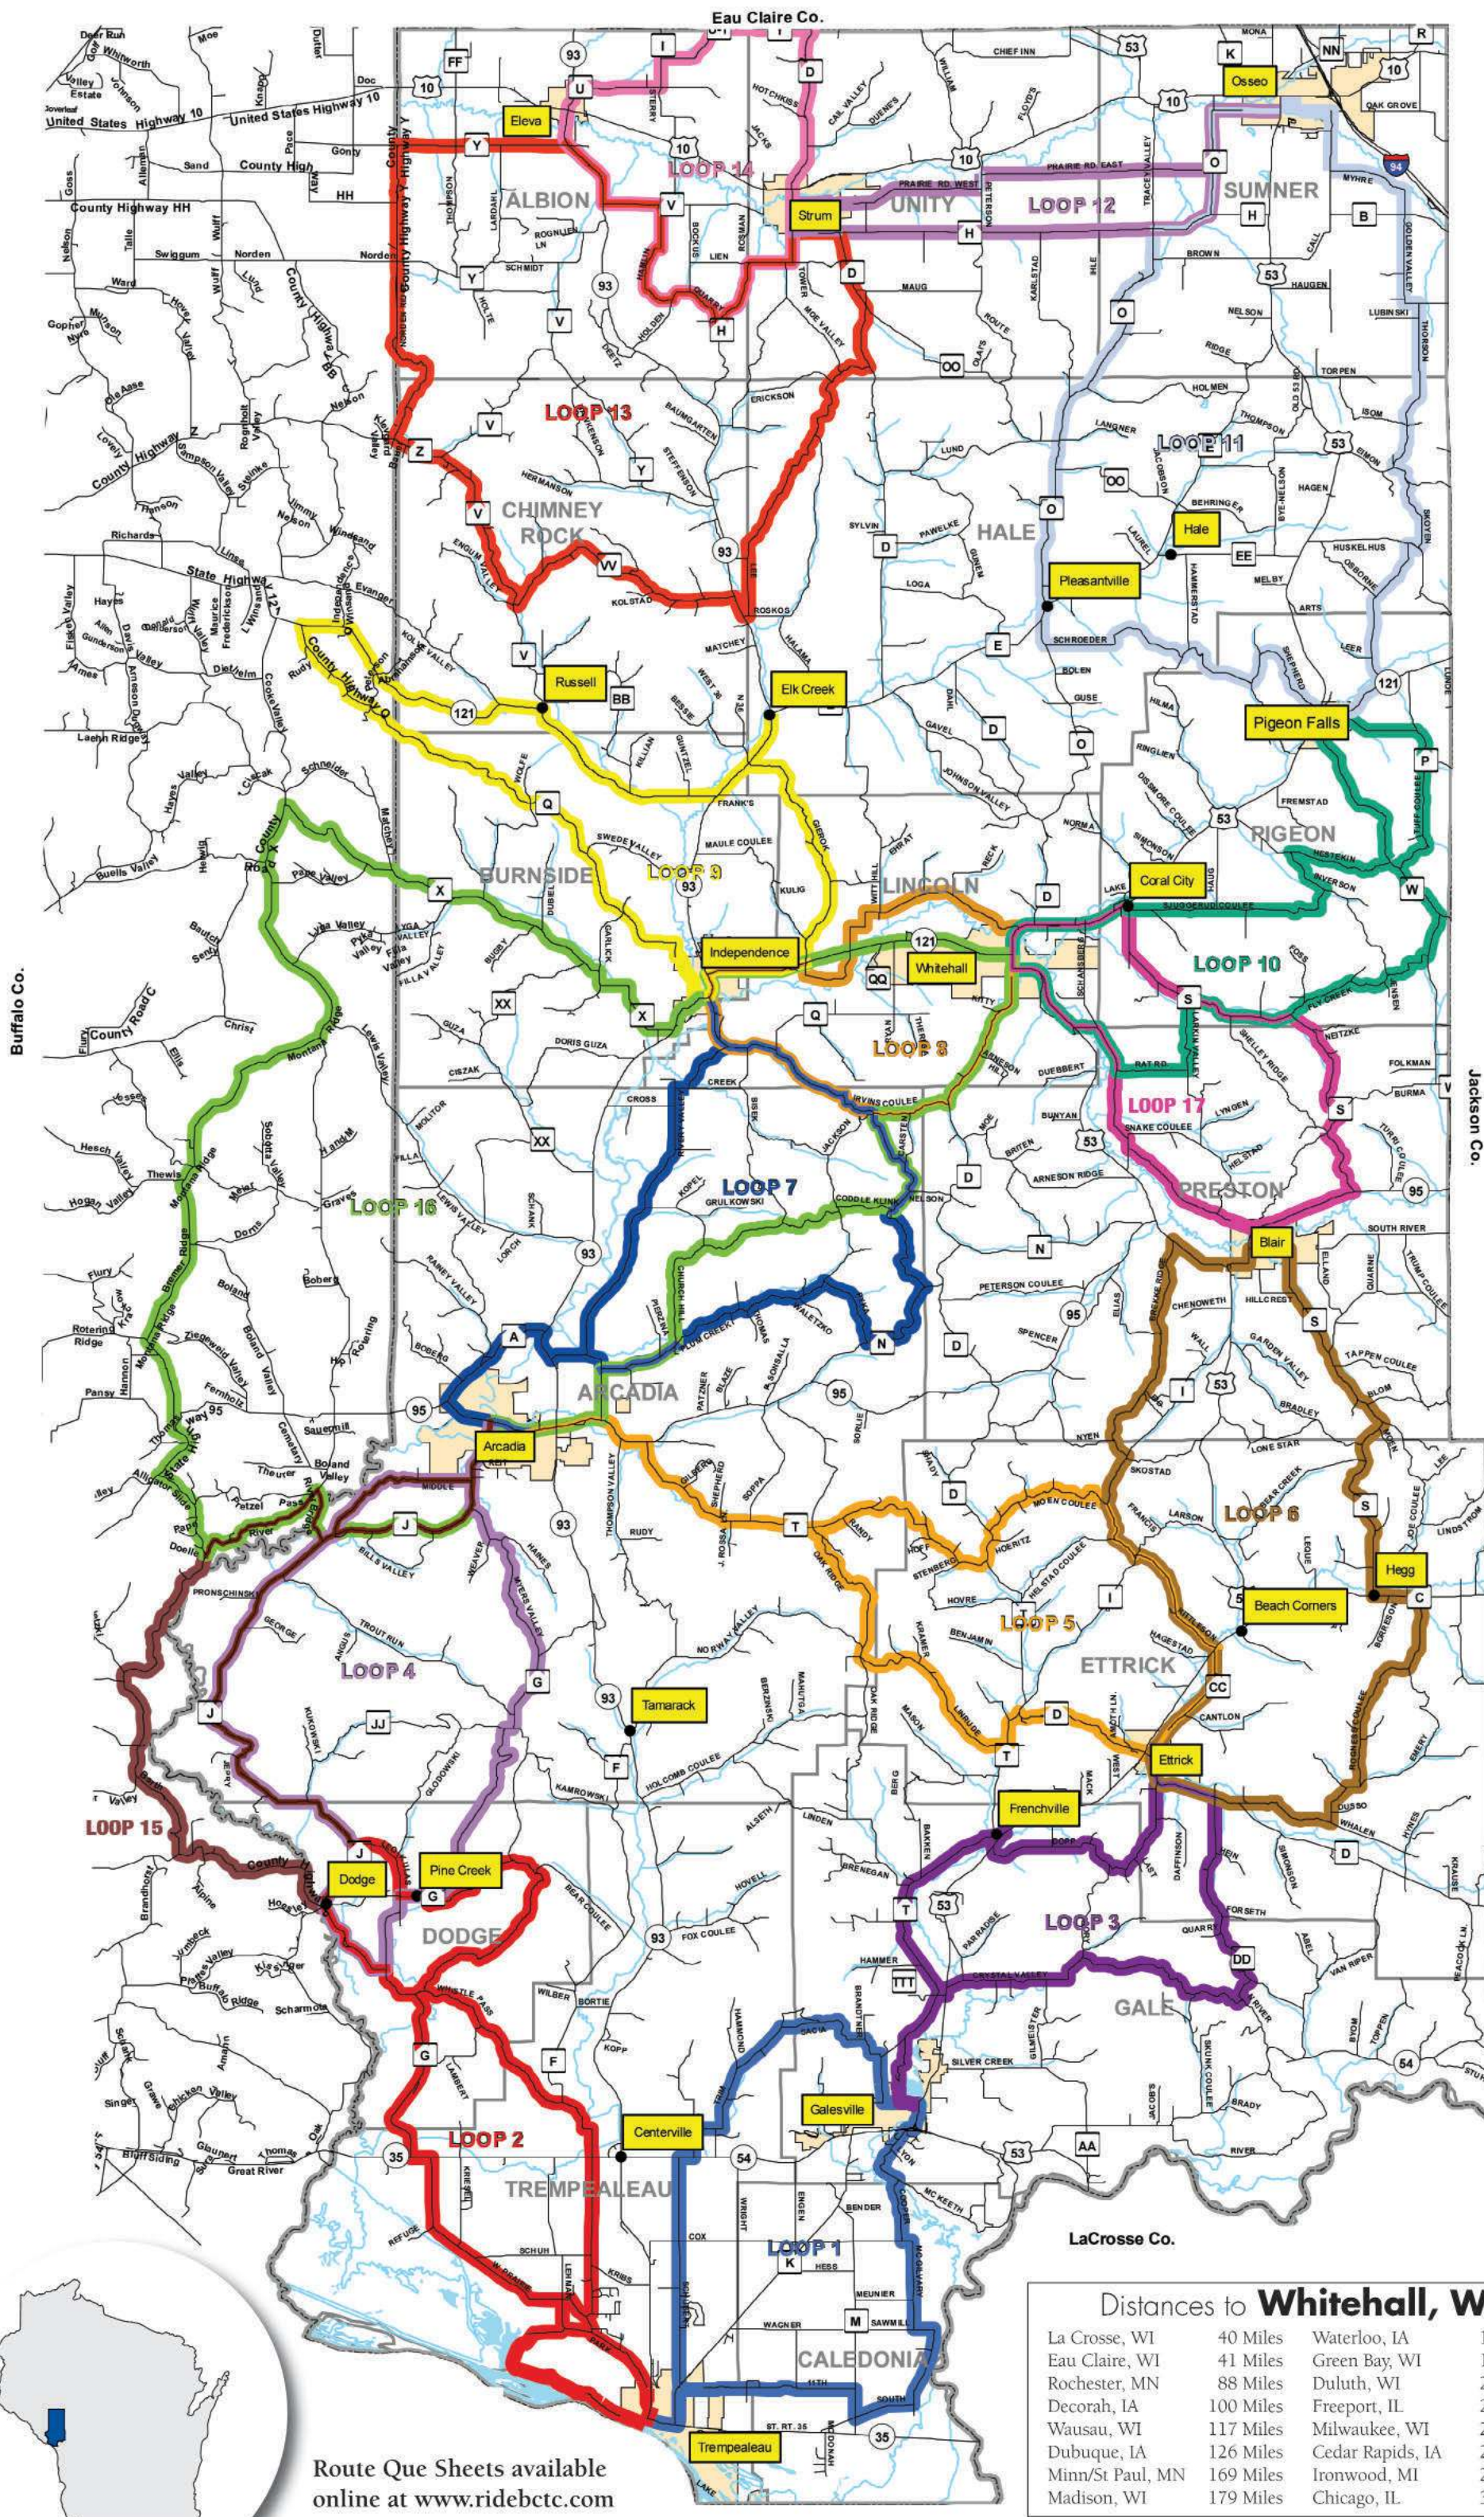

Route Profile

Distances to Whitehall, WI

La Crosse, WI	40 Miles	Waterloo, IA	179 Miles
Eau Claire, WI	41 Miles	Green Bay, WI	182 Miles
Rochester, MN	88 Miles	Duluth, WI	200 Miles
Decorah, IA	100 Miles	Freeport, IL	210 Miles
Wausau, WI	117 Miles	Milwaukee, WI	222 Miles
Dubuque, IA	126 Miles	Cedar Rapids, IA	233 Miles
Minn/St Paul, MN	169 Miles	Ironwood, MI	246 Miles
Madison, WI	179 Miles	Chicago, IL	300 Miles

Route Que Sheets available online at www.ridebtc.com

Layout 1, Page 2 | Created: 5/8/12, 1:19 PM By: QuarkGraphics (R) 8.1.1.6
 (Screening) 5/8/12, 1:19 PM By: QuarkGraphics (R) 8.1.1.6
 2.0m Resolution | Screened: 5/8/12, 1:19 PM By: QuarkGraphics (R) 8.1.1.6
 85 Version: 2015.104 FDM Version 6.3 Revision 1 BSI System - 2.1 BldId: 770, Ripped on Tuesday, May 09, 2012 2:18:17 PM
 ID: 1001