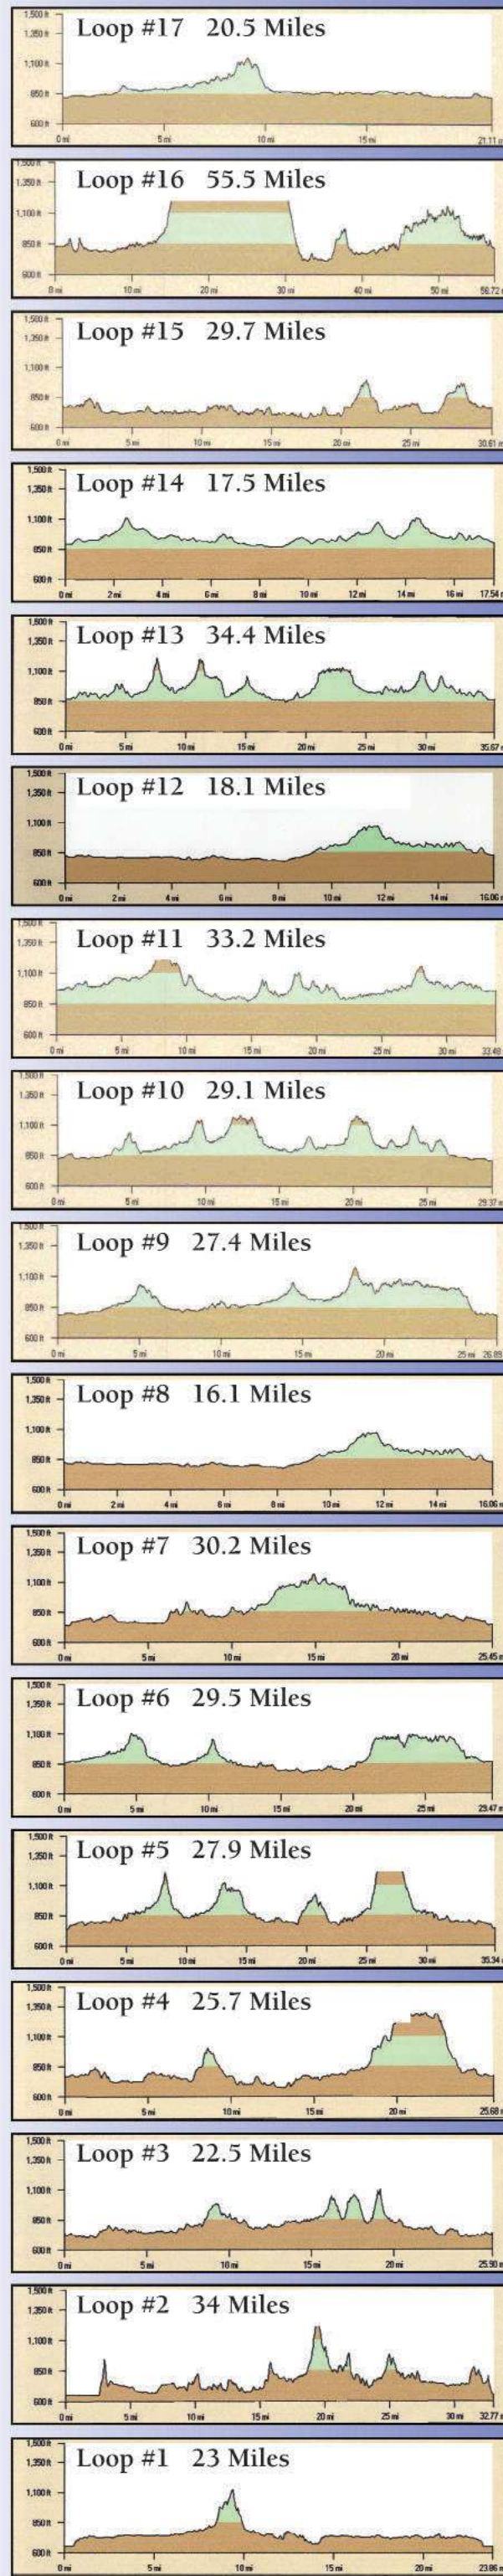

Route Profile

Distances to Whitehall, WI

La Crosse, WI	40 Miles	Waterloo, IA	179 Miles
Eau Claire, WI	41 Miles	Green Bay, WI	182 Miles
Rochester, MN	88 Miles	Duluth, WI	200 Miles
Decorah, IA	100 Miles	Freeport, IL	210 Miles
Wausau, WI	117 Miles	Milwaukee, WI	222 Miles
Dubuque, IA	126 Miles	Cedar Rapids, IA	233 Miles
Minn/St Paul, MN	169 Miles	Ironwood, MI	246 Miles
Madison, WI	179 Miles	Chicago, IL	300 Miles

Route Que Sheets available online at www.ridebtc.com

Layout 1, Page 2 | Created: 5/8/12, 1:19 PM By: QuarkGraphics (R) 8.1.1.6
 (Screening) 5/8/12, 1:19 PM By: QuarkGraphics (R) 8.1.1.6
 2.0m Resolution | Screened: 5/8/12, 1:19 PM By: QuarkGraphics (R) 8.1.1.6
 85 Version: 2015.104 FDM Version 6.3 Revision 1 BSI System - 2.1 BldId: 770, Ripped on Tuesday, May 09, 2012 2:18:17 PM
 ID: 1001