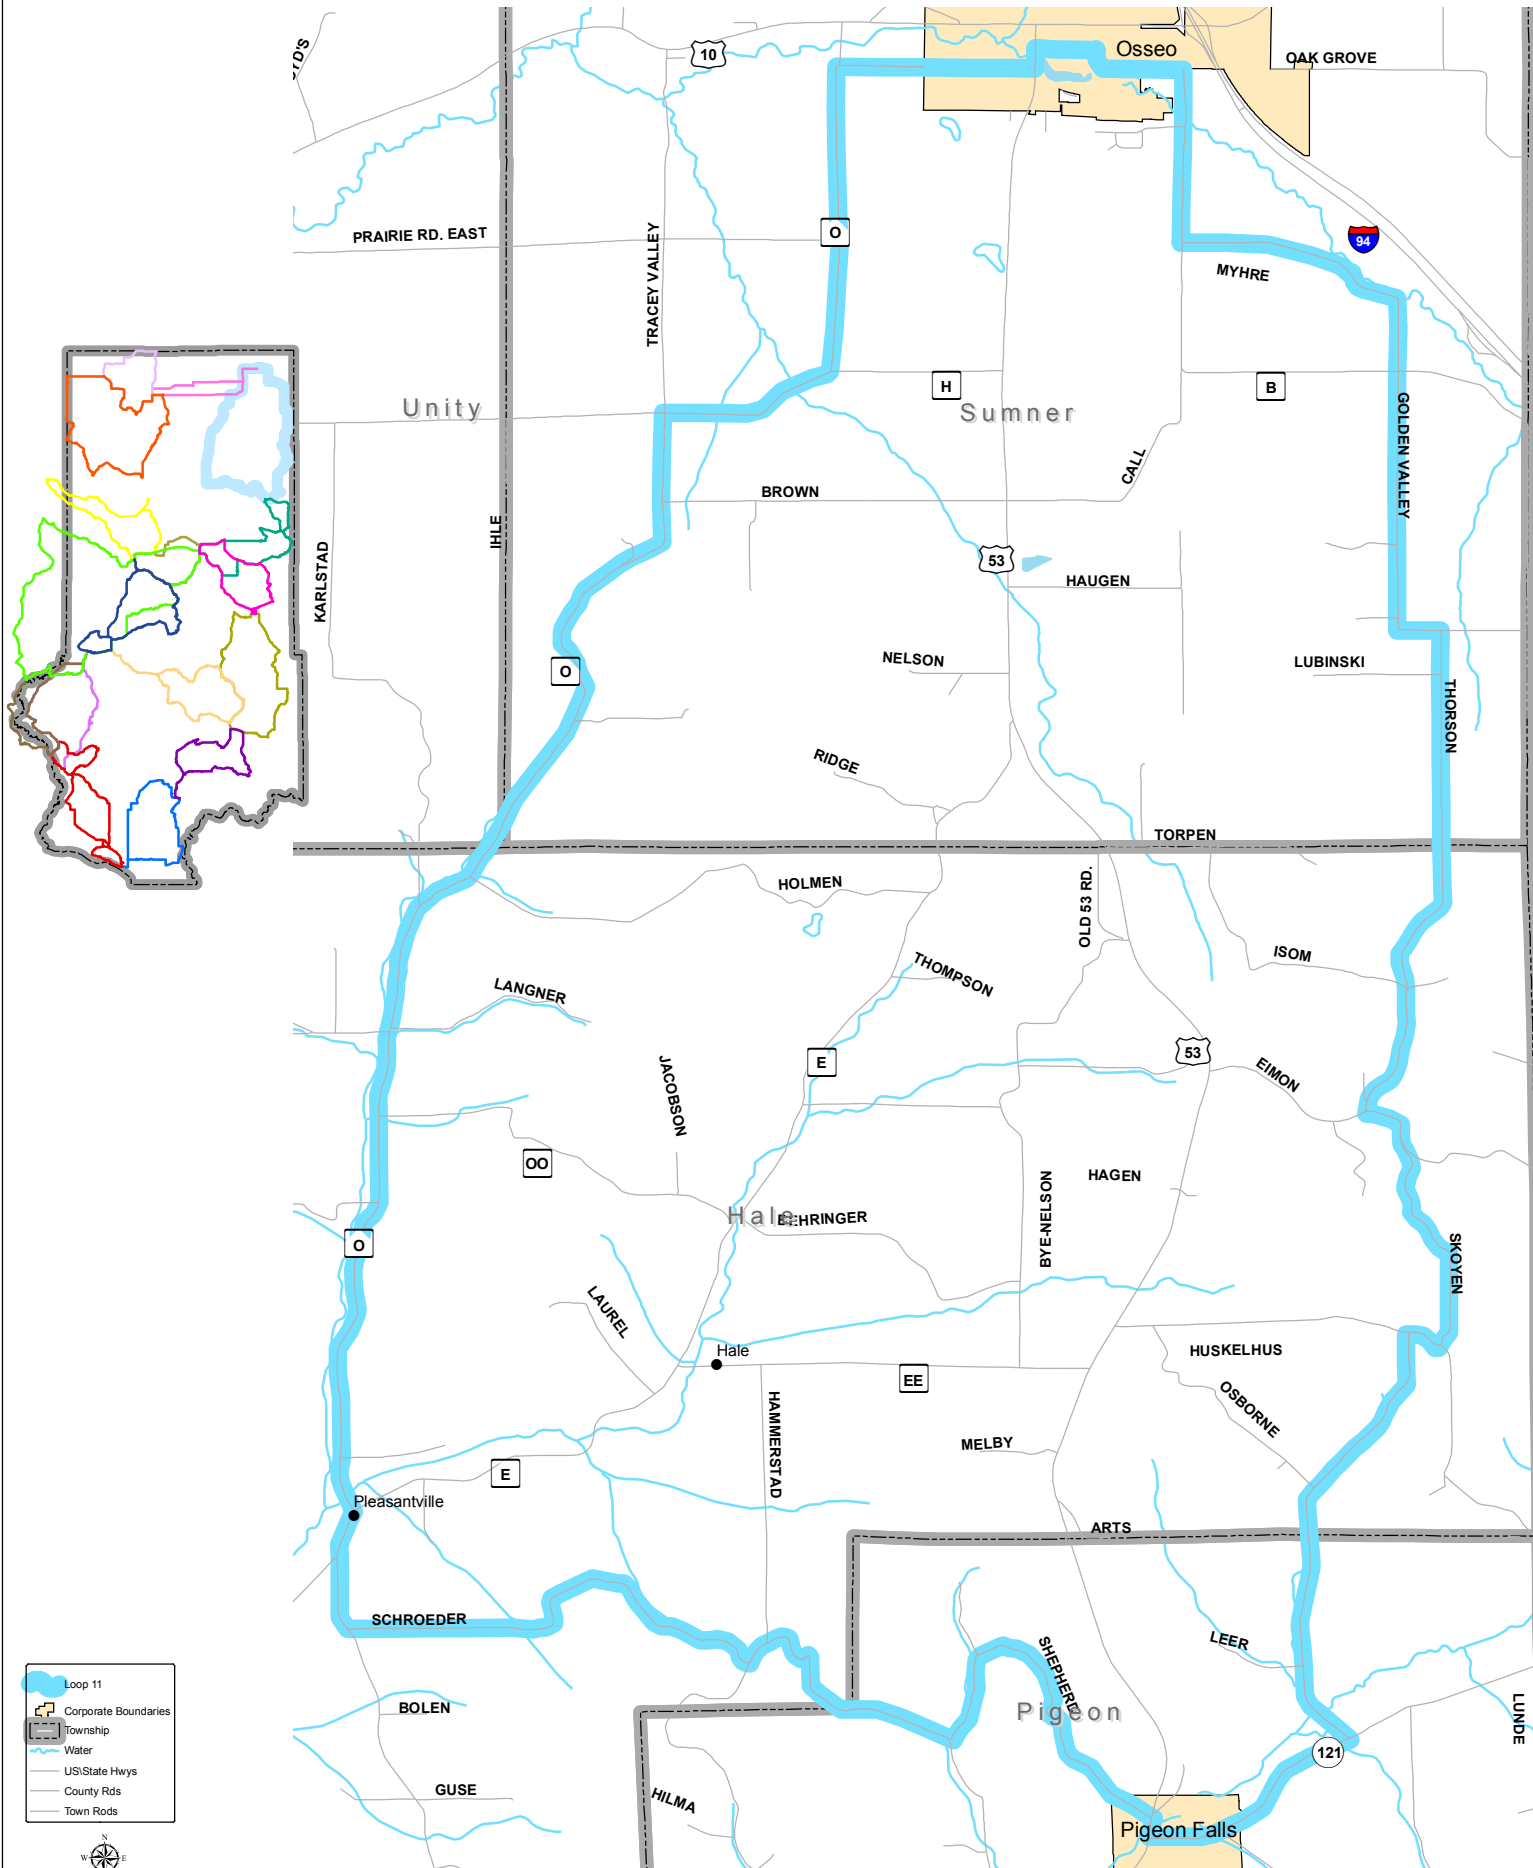

Trempealeau County - Bike Loop 11