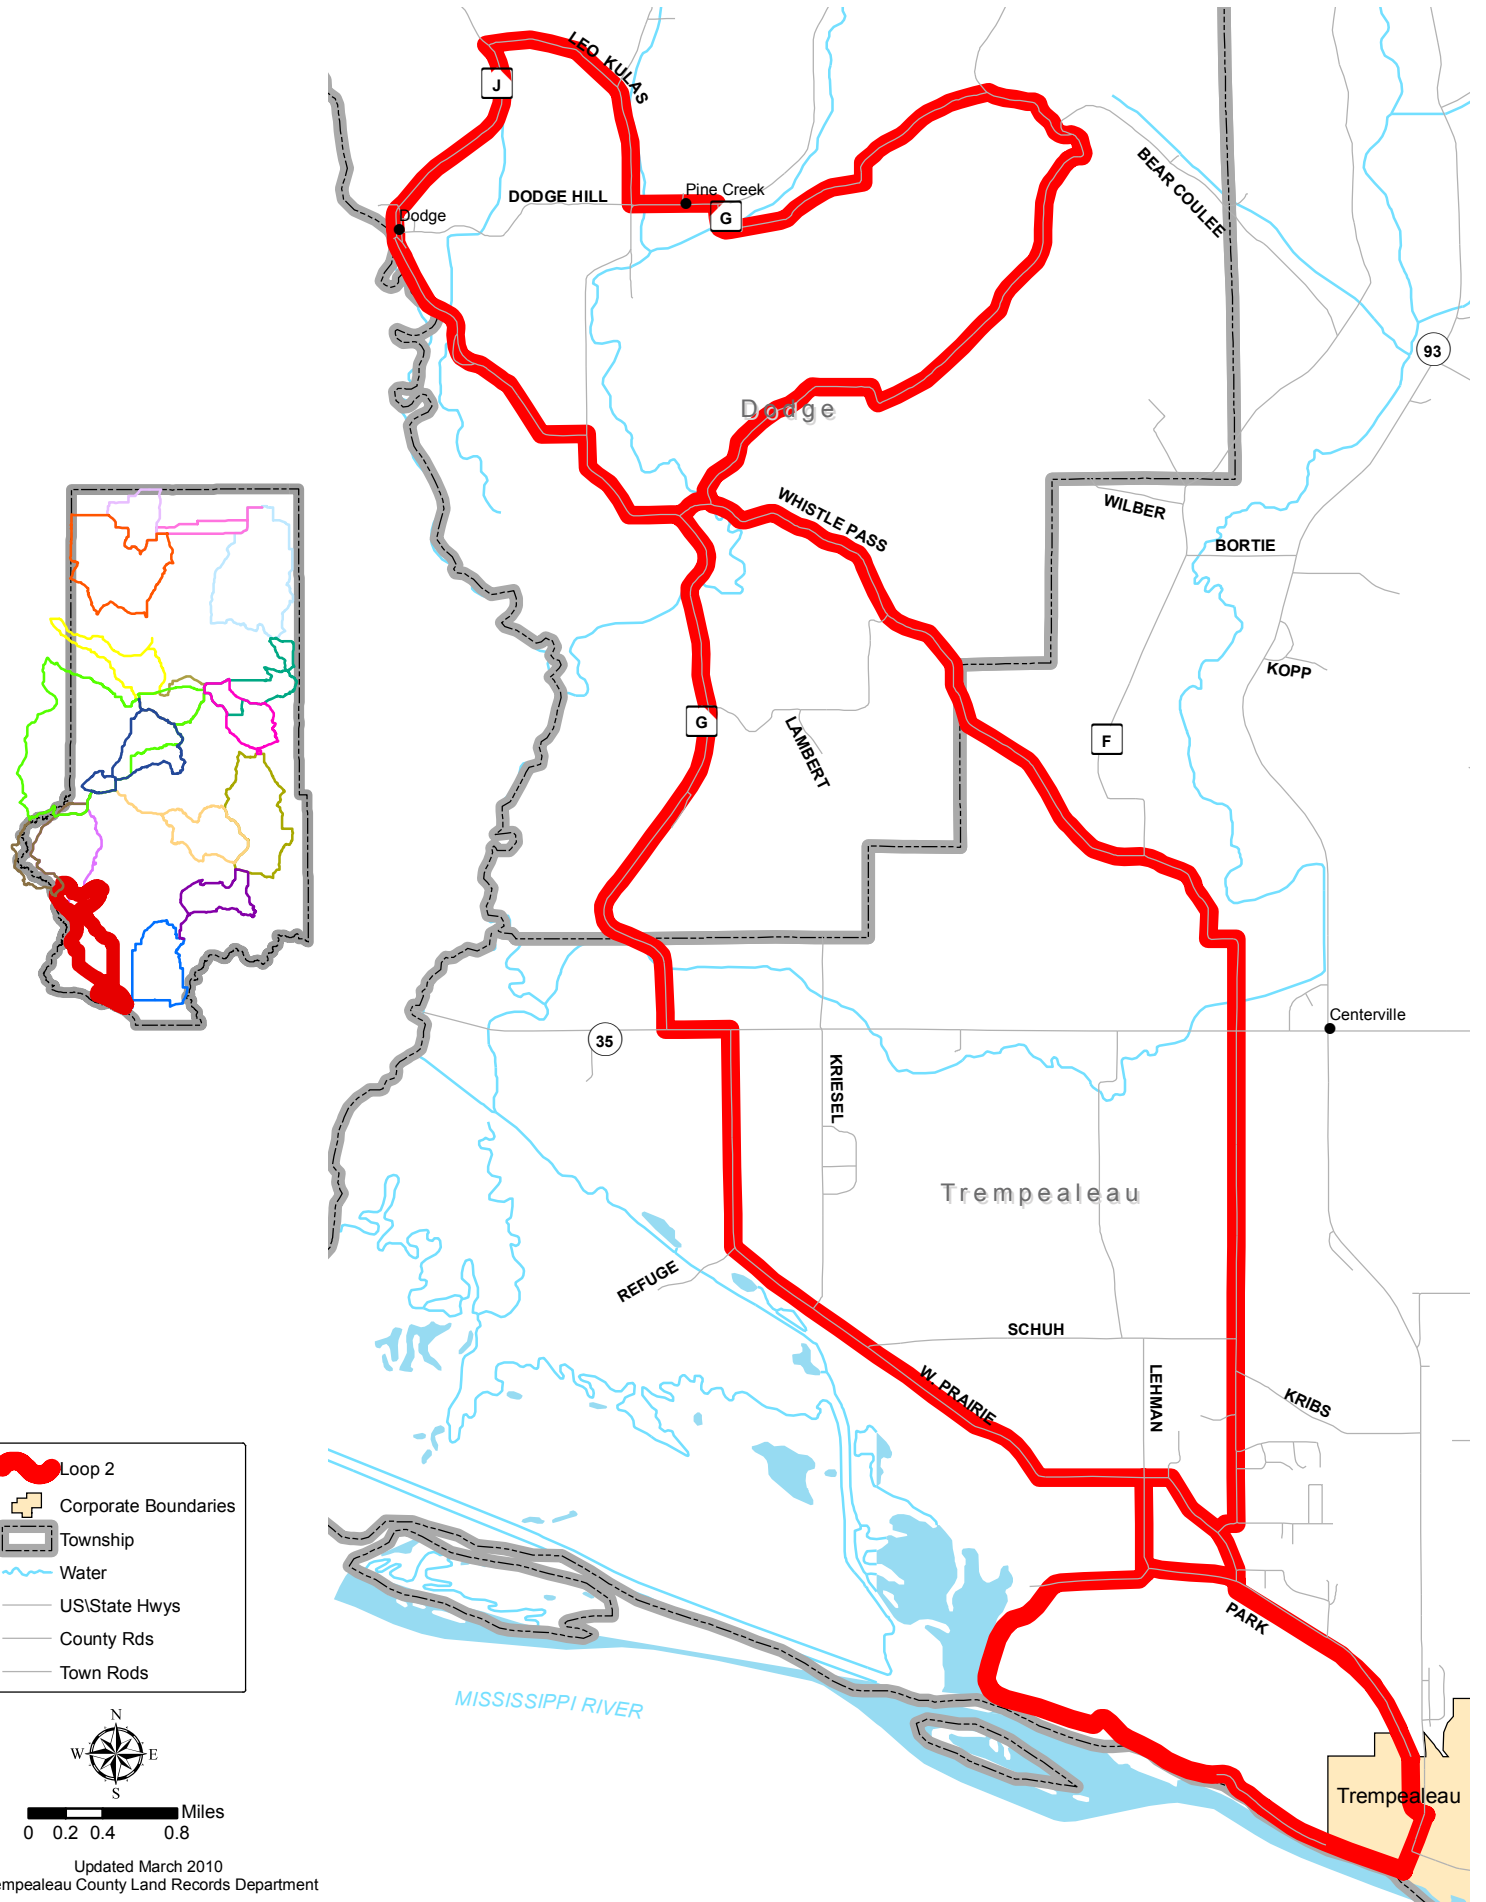

Trempealeau County - Bike Loop 2

- Loop 2
- Corporate Boundaries
- Township
- Water
- US\State Hwys
- County Rds
- Town Rds

0 0.2 0.4 0.8 Miles