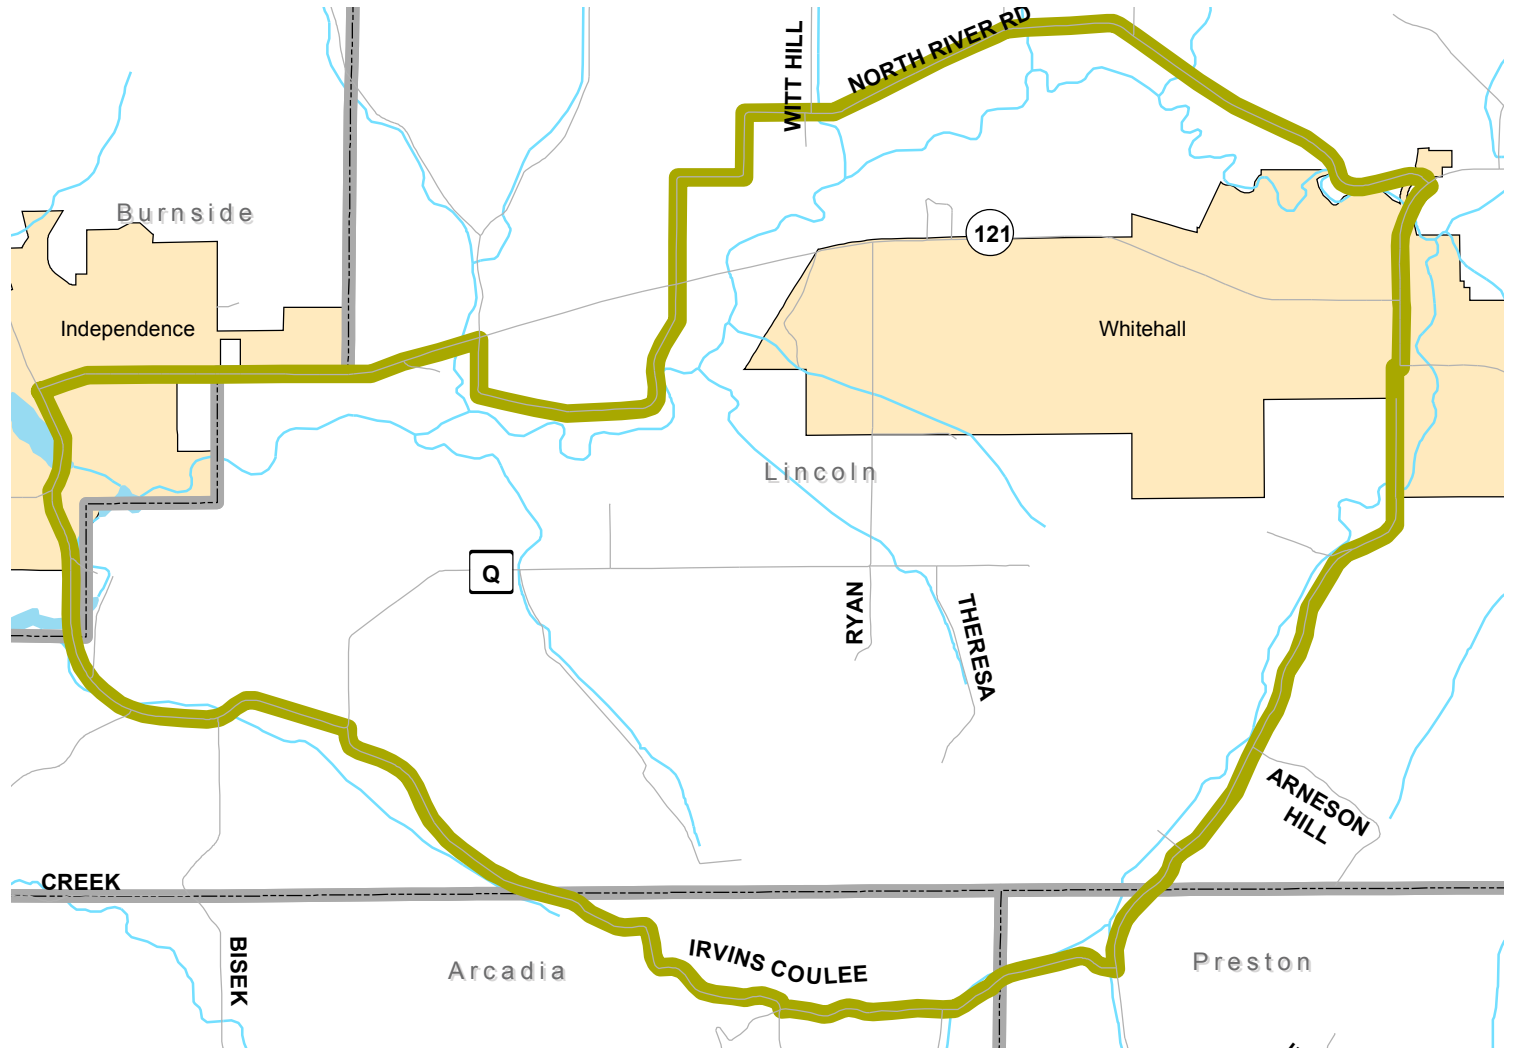

Trempealeau County - Bike Loop 8

- Loop 8
- Corporate Boundaries
- Township
- Water
- US/State Hwys
- County Rds
- Town Rods

0 0.125 0.25 0.5 Miles