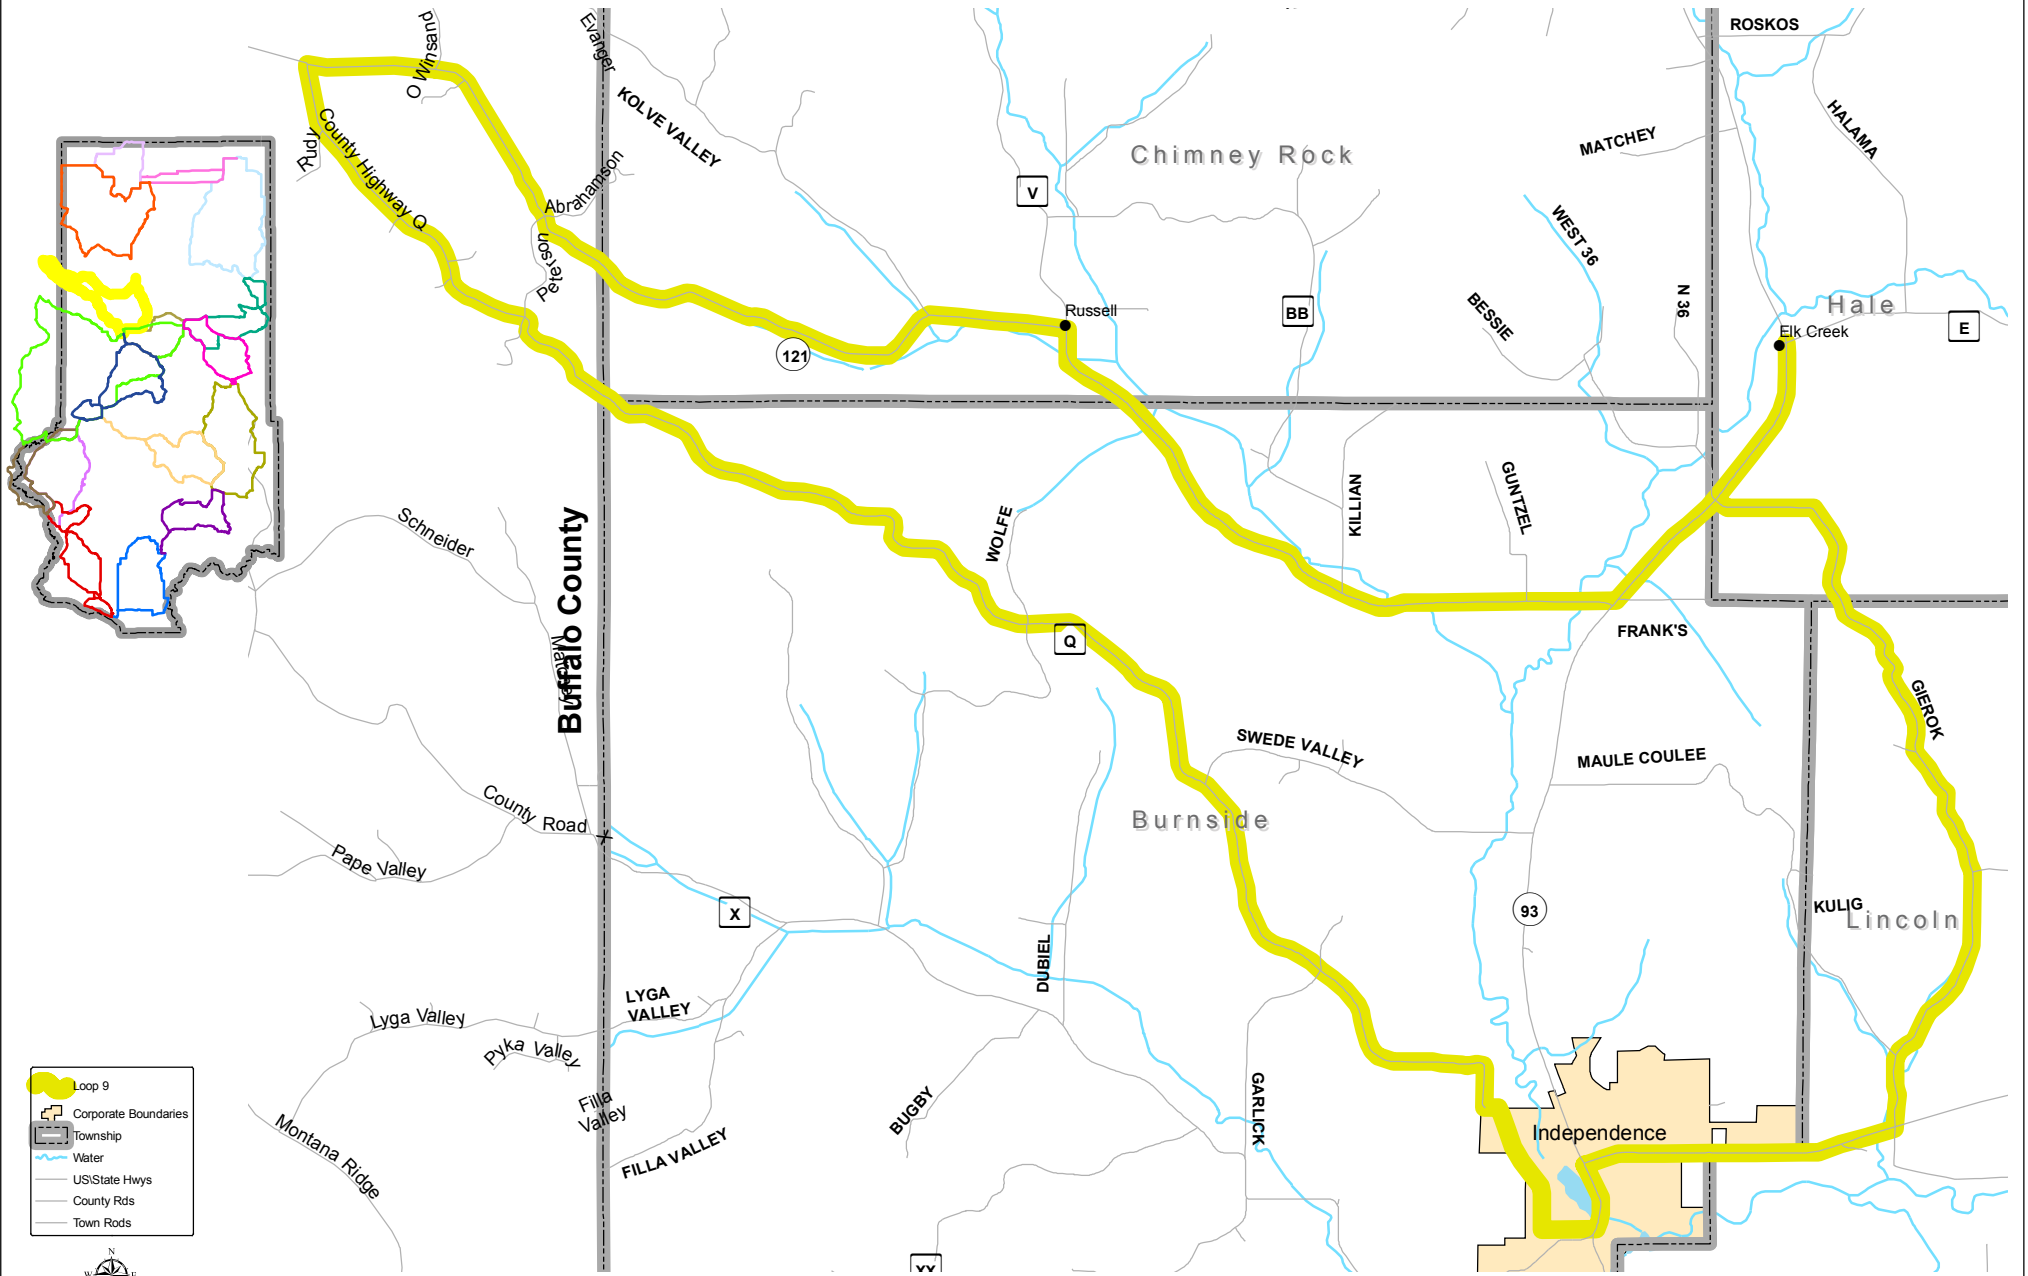

Trempealeau County - Bike Loop 9

■ Loop 9
 Corporate Boundaries
 Township
~ Water
— US/State Hwys
— County Rds
— Town Rds