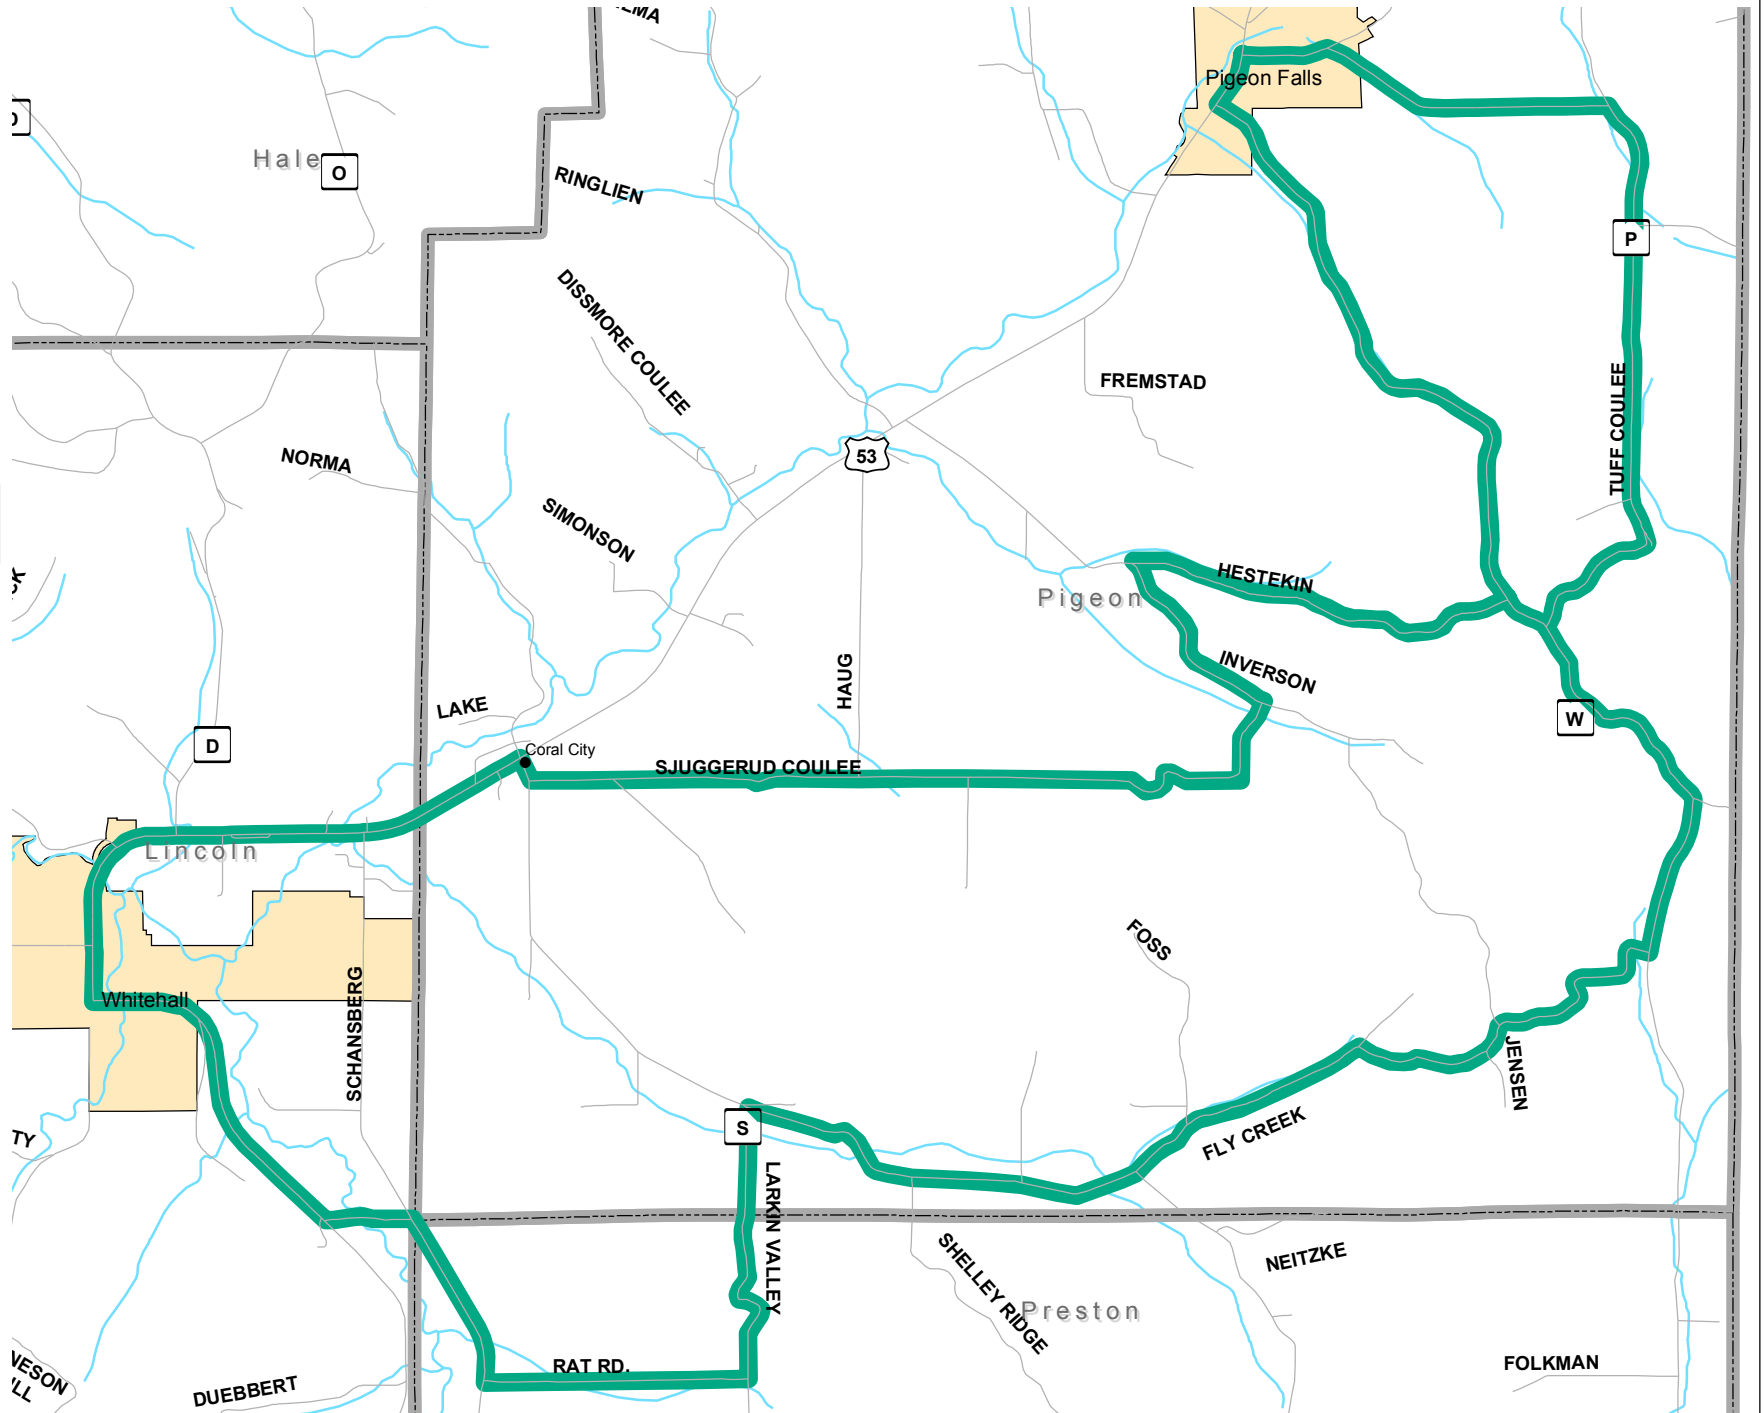

Trempealeau County - Bike Loop 10

- Loop 10
- Corporate Boundaries
- Township
- Water
- US/State Hwys
- County Rds
- Town Rds

0 0.15 0.3 0.6 Miles