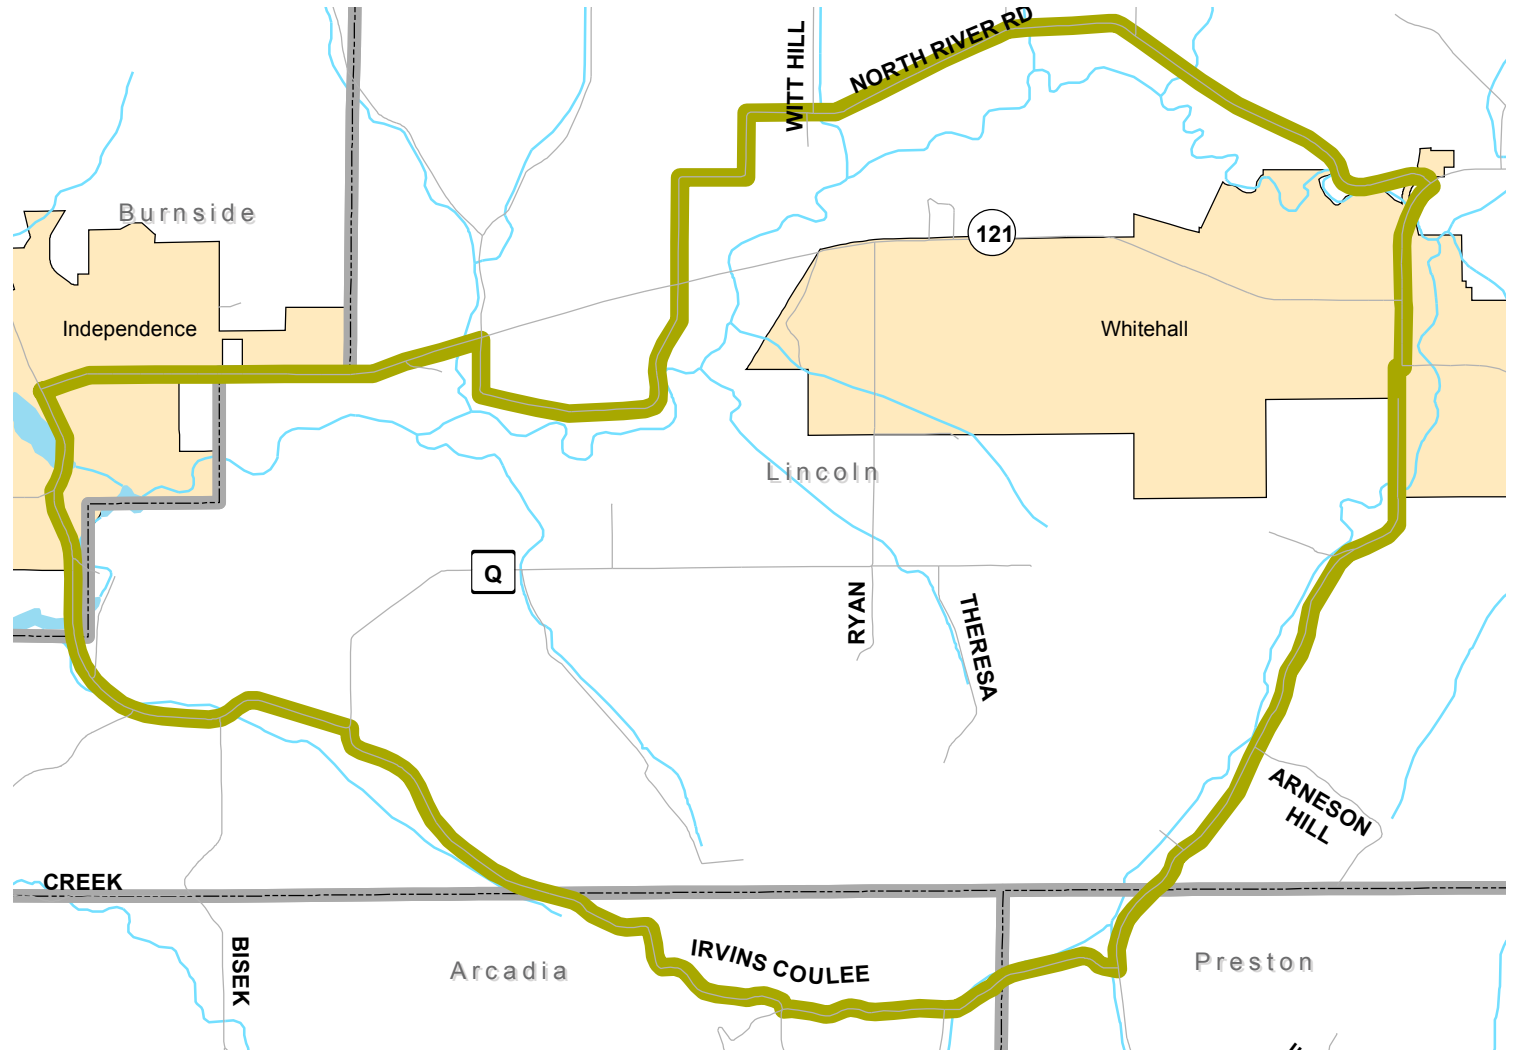

Trempealeau County - Bike Loop 8

- Loop 8
- Corporate Boundaries
- Township
- Water
- US/State Hwys
- County Rds
- Town Rods

0 0.125 0.25 0.5 Miles