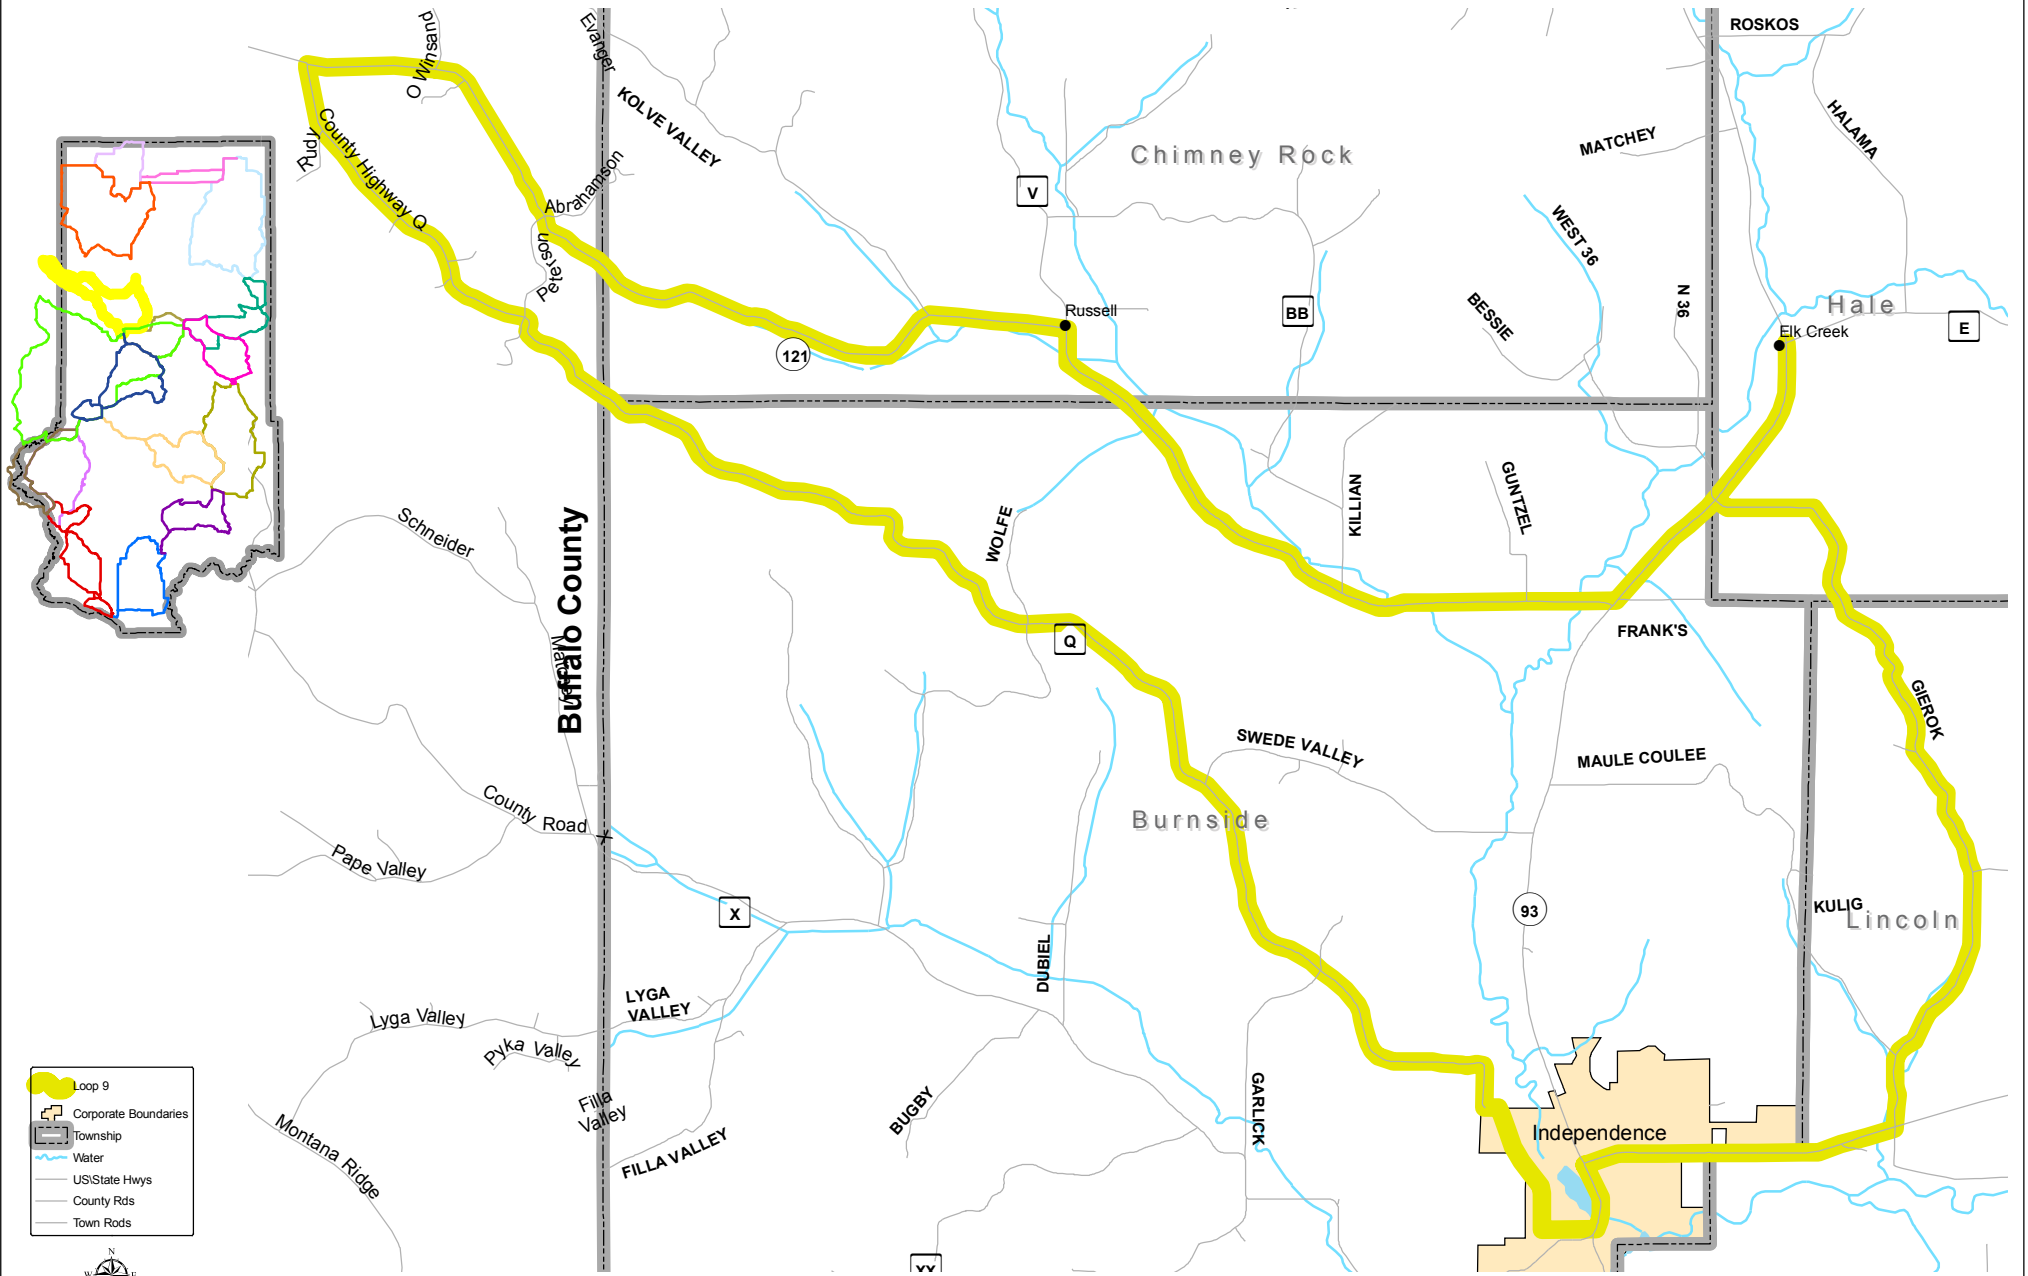

Trempealeau County - Bike Loop 9

■ Loop 9
 Corporate Boundaries
 Township
— Water
— US/State Hwys
— County Rds
— Town Rds